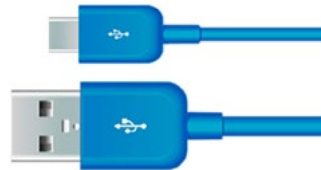

Ergonomic Clean Desk Solutions

Humanscale the world leader in ergonomic solutions takes docking to a whole new level integrating DisplayLink technology into their M/Connect and M/Power product ranges. Clean desk space, productivity and usability all come together in an elegant solution simplifying connectivity for users and IT.